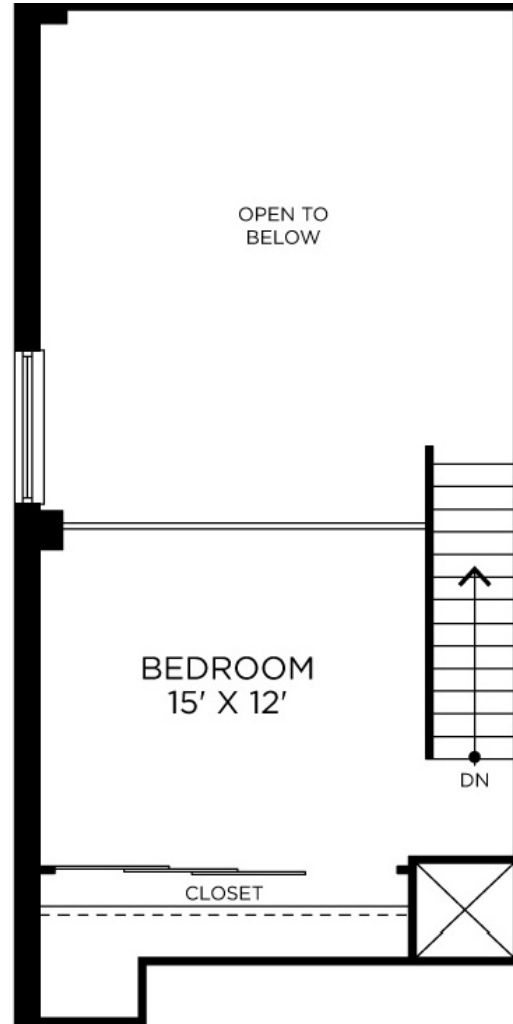

Plan C9

1 BED / 1 BATH

756

SQ. FT.

909 Texas Avenue | Houston, TX 77002

www.livetherice.com

Floor plans are artist's rendering. All dimensions are approximate. Actual product and specifications may vary in dimension or detail. Not all features are available in every rental. Please see a representative for details.