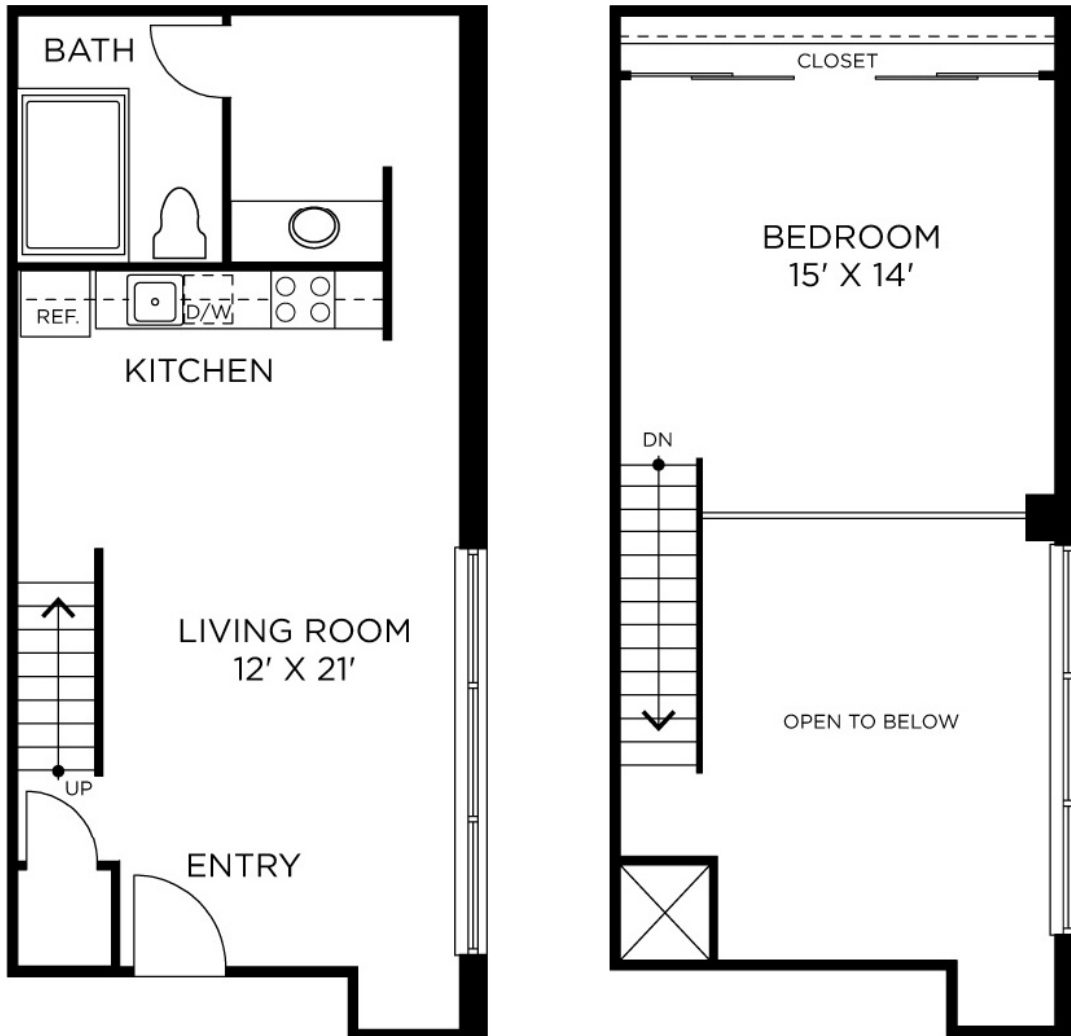

Plan C8

1 BED / 1 BATH

756

SQ. FT.

909 Texas Avenue | Houston, TX 77002

www.livetherice.com

Floor plans are artist's rendering. All dimensions are approximate. Actual product and specifications may vary in dimension or detail. Not all features are available in every rental. Please see a representative for details.