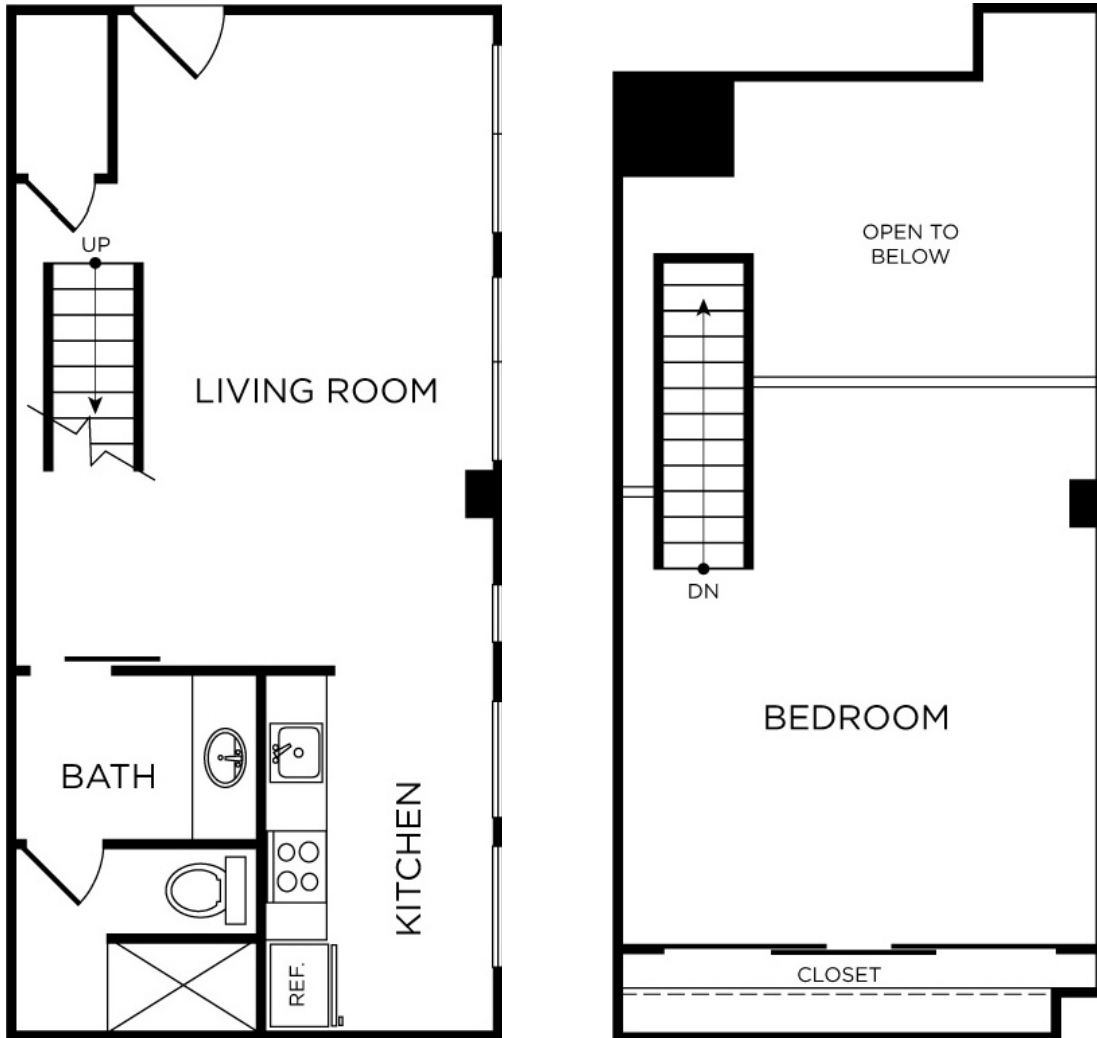

Plan C6

1 BED / 1 BATH

843

SQ. FT.

909 Texas Avenue | Houston, TX 77002

www.livetherice.com

Floor plans are artist's rendering. All dimensions are approximate. Actual product and specifications may vary in dimension or detail. Not all features are available in every rental. Please see a representative for details.