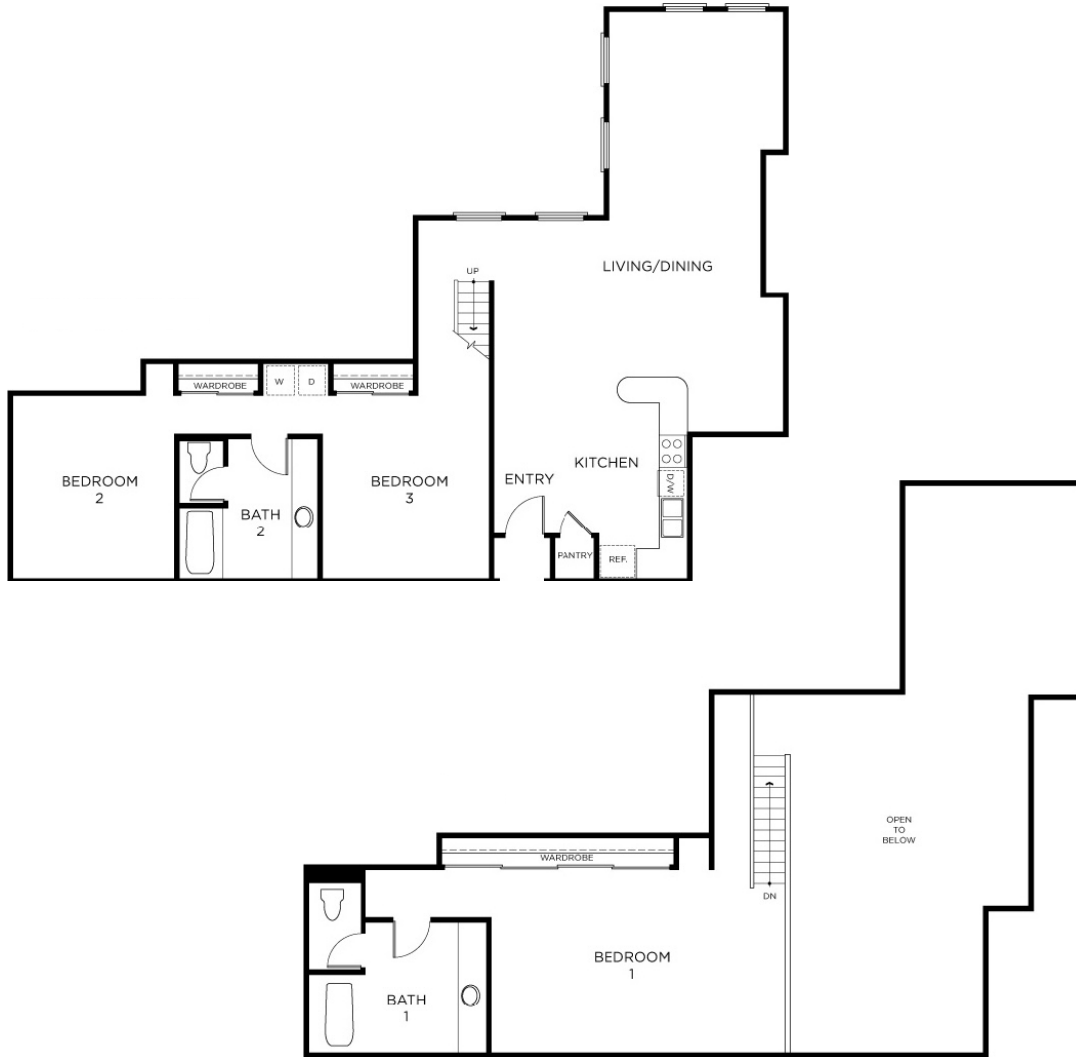

Plan C5

3 BED / 2 BATH

2366

SQ. FT.

909 Texas Avenue | Houston, TX 77002

www.livetherice.com

Floor plans are artist's rendering. All dimensions are approximate. Actual product and specifications may vary in dimension or detail. Not all features are available in every rental. Please see a representative for details.