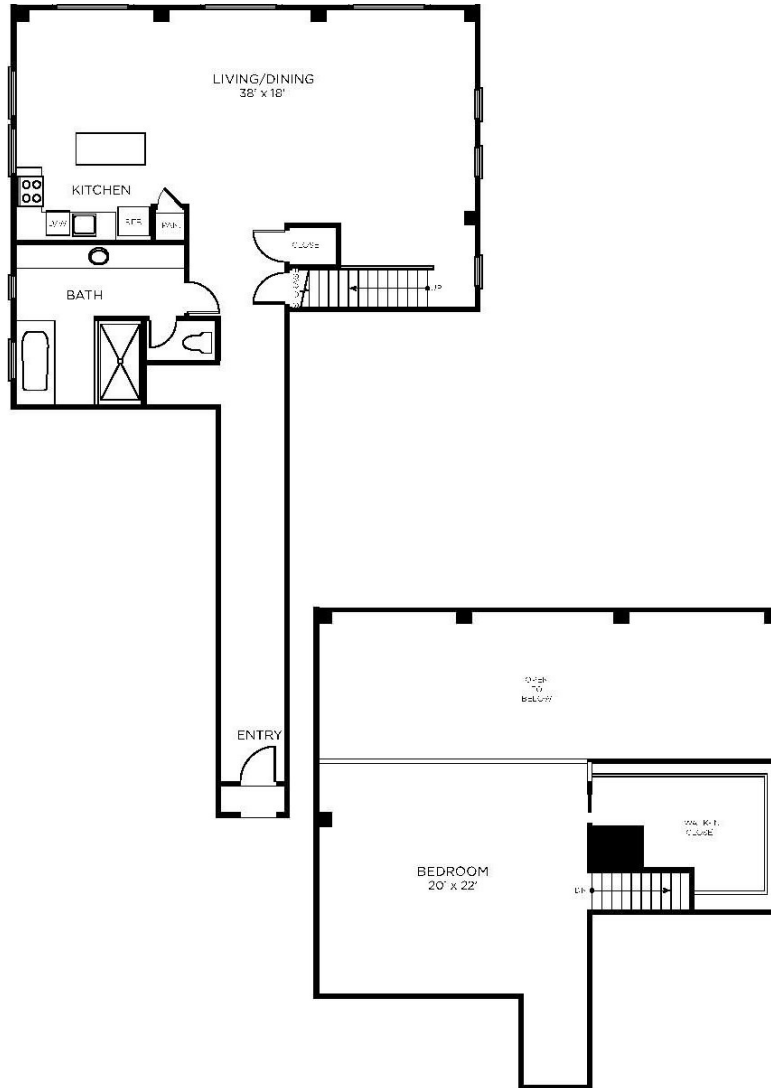

Plan C3

1602 - 2040

1 BED / 1 BATH

SQ. FT.

909 Texas Avenue | Houston, TX 77002

www.livetherice.com

Floor plans are artist's rendering. All dimensions are approximate. Actual product and specifications may vary in dimension or detail. Not all features are available in every rental. Please see a representative for details.