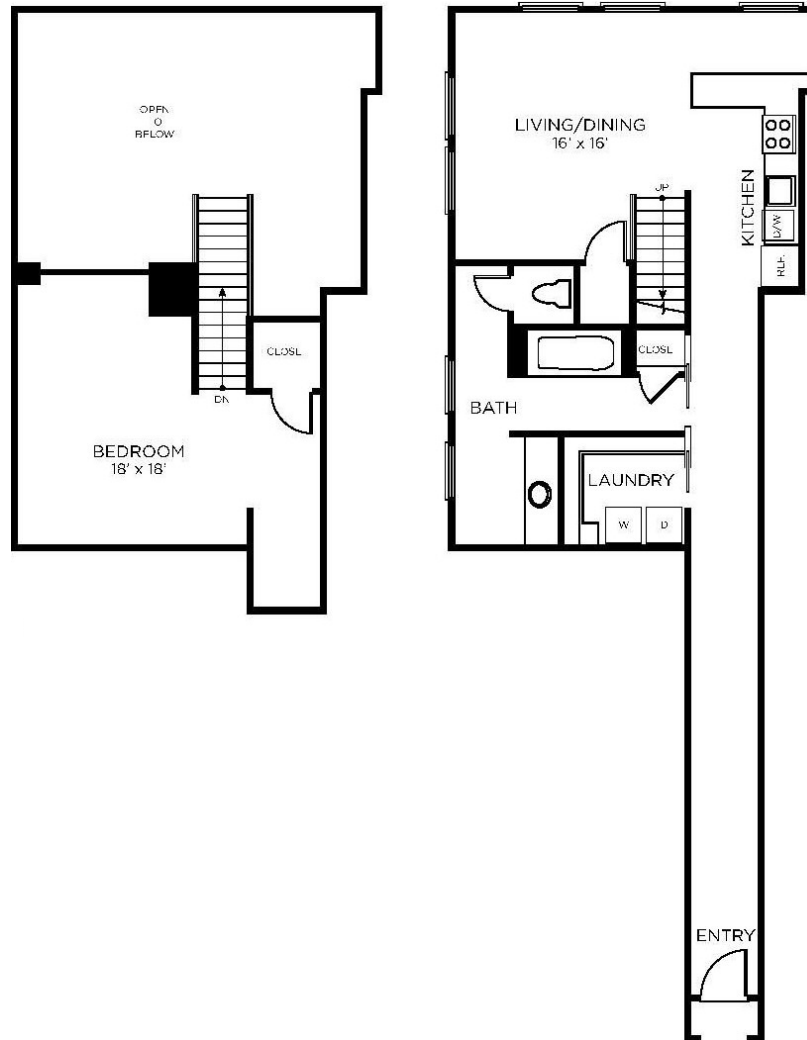

Plan C2

1238 - 1292

1 BED / 1 BATH

SQ. FT.

909 Texas Avenue | Houston, TX 77002

www.livetherice.com

Floor plans are artist's rendering. All dimensions are approximate. Actual product and specifications may vary in dimension or detail. Not all features are available in every rental. Please see a representative for details.