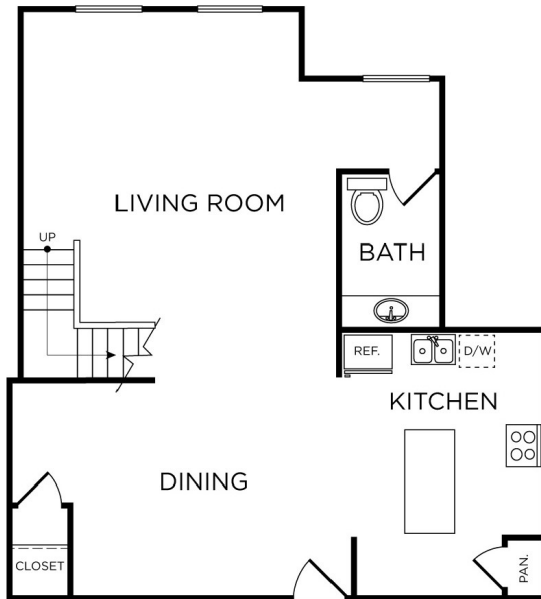

Plan C12

2 BED / 2.5 BATH

2044

SQ. FT.

909 Texas Avenue | Houston, TX 77002

www.livetherice.com

Floor plans are artist's rendering. All dimensions are approximate. Actual product and specifications may vary in dimension or detail. Not all features are available in every rental. Please see a representative for details.