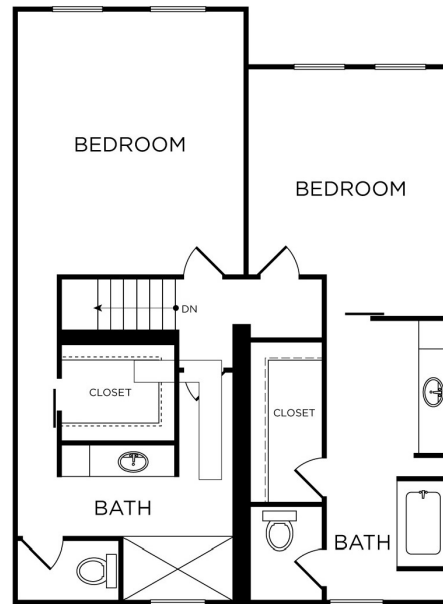

Plan C12

2 BED / 2.5 BATH

2044

SQ. FT.

909 Texas Avenue | Houston, TX 77002

www.livetherice.com

Floor plans are artist's rendering. All dimensions are approximate. Actual product and specifications may vary in dimension or detail. Not all features are available in every rental. Please see a representative for details.