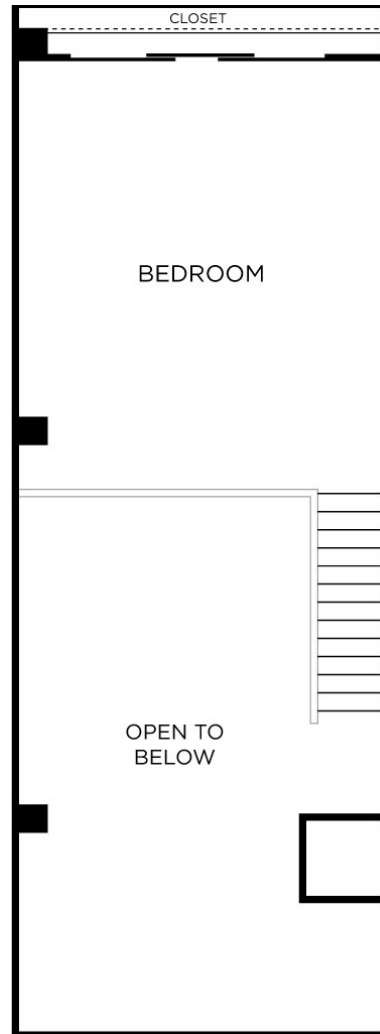

# Plan C11

1 BED / 1 BATH

# 1036

SQ. FT.

909 Texas Avenue | Houston, TX 77002

[www.livetherice.com](http://www.livetherice.com)

Floor plans are artist's rendering. All dimensions are approximate. Actual product and specifications may vary in dimension or detail. Not all features are available in every rental. Please see a representative for details.