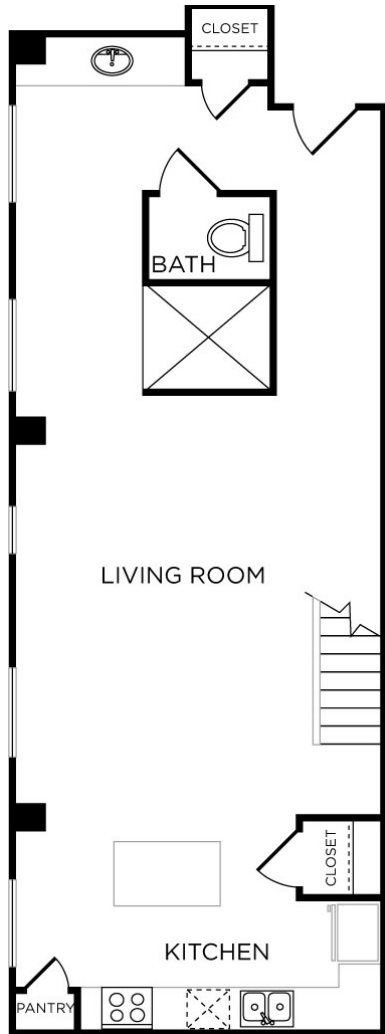

# Plan C11

1 BED / 1 BATH

# 1036

SQ. FT.

909 Texas Avenue | Houston, TX 77002

[www.livetherice.com](http://www.livetherice.com)

Floor plans are artist's rendering. All dimensions are approximate. Actual product and specifications may vary in dimension or detail. Not all features are available in every rental. Please see a representative for details.