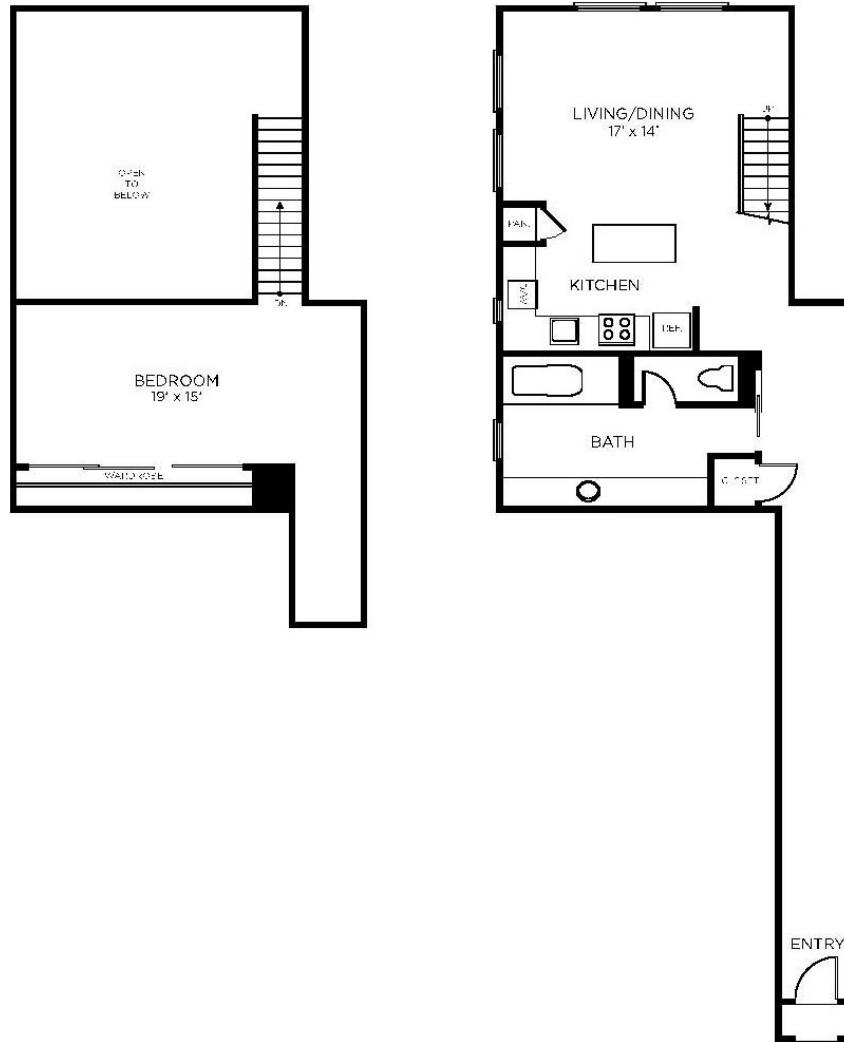

# Plan C1

1 BED / 1 BATH

# 1132 - 1193

SQ. FT.

909 Texas Avenue | Houston, TX 77002

[www.livetherice.com](http://www.livetherice.com)

*Floor plans are artist's rendering. All dimensions are approximate. Actual product and specifications may vary in dimension or detail. Not all features are available in every rental. Please see a representative for details.*