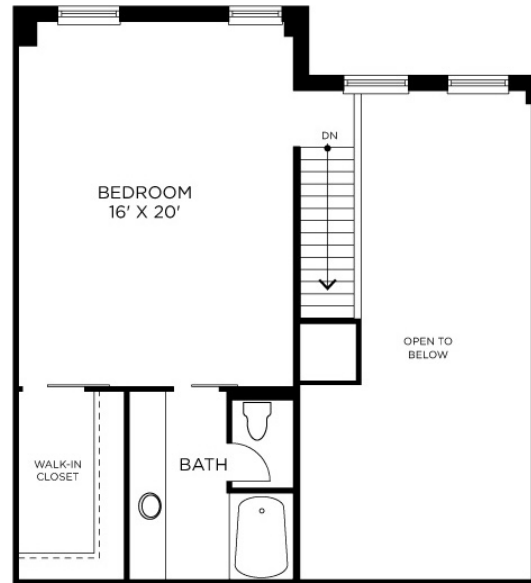

Plan B3

2 BED / 2 BATH

1550

SQ. FT.

909 Texas Avenue | Houston, TX 77002

www.livetherice.com

Floor plans are artist's rendering. All dimensions are approximate. Actual product and specifications may vary in dimension or detail. Not all features are available in every rental. Please see a representative for details.