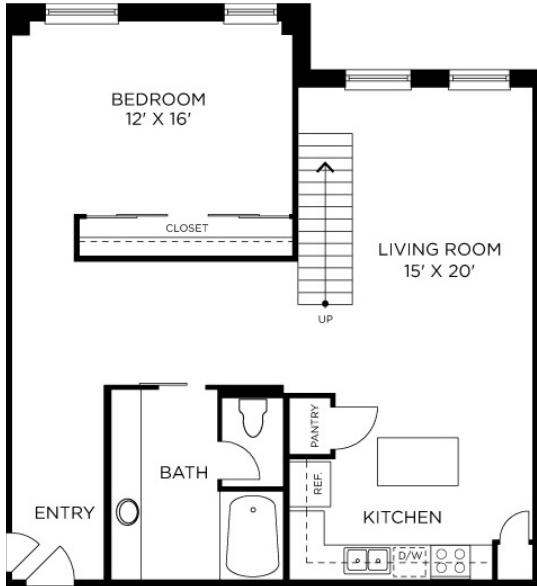

Plan B3

2 BED / 2 BATH

1550

SQ. FT.

909 Texas Avenue | Houston, TX 77002

www.livetherice.com

Floor plans are artist's rendering. All dimensions are approximate. Actual product and specifications may vary in dimension or detail. Not all features are available in every rental. Please see a representative for details.