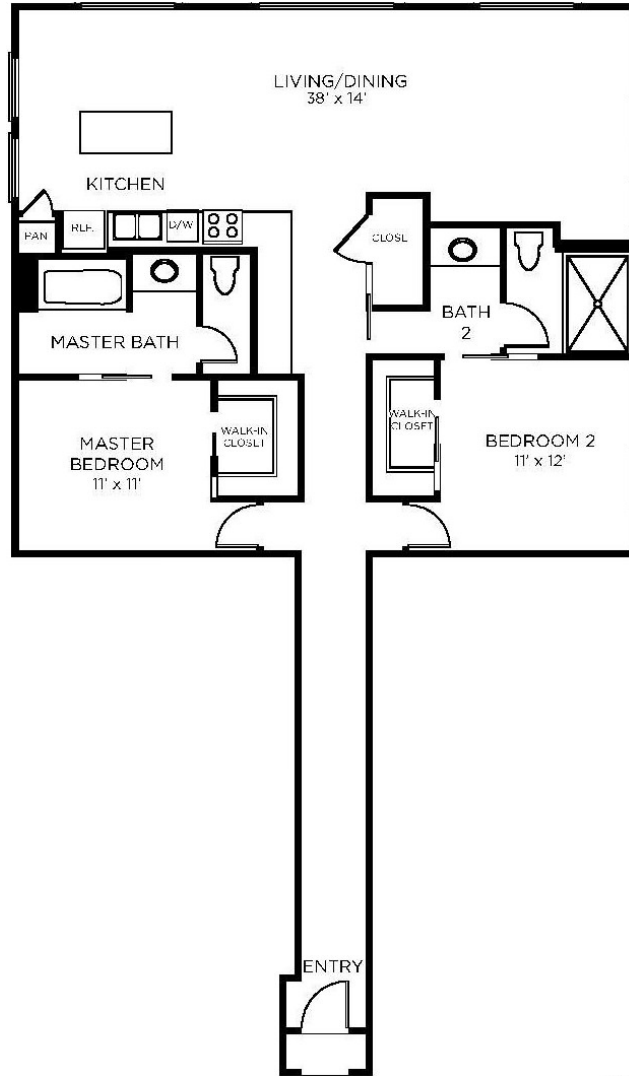

Plan B2

1358 - 1453

2 BED / 2 BATH

SQ. FT.

909 Texas Avenue | Houston, TX 77002

www.livetherice.com

Floor plans are artist's rendering. All dimensions are approximate. Actual product and specifications may vary in dimension or detail. Not all features are available in every rental. Please see a representative for details.