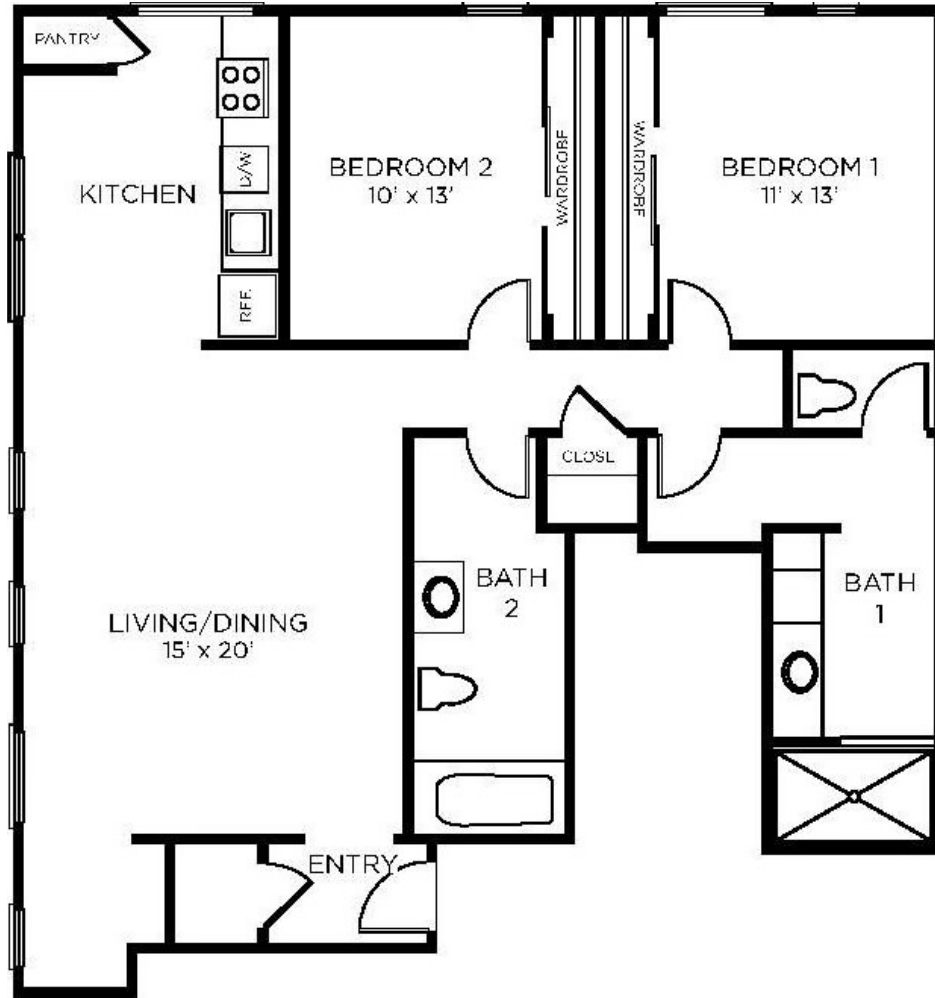

Plan B1

1187 - 1217

2 BED / 2 BATH

SQ. FT.

909 Texas Avenue | Houston, TX 77002

www.livetherice.com

Floor plans are artist's rendering. All dimensions are approximate. Actual product and specifications may vary in dimension or detail. Not all features are available in every rental. Please see a representative for details.