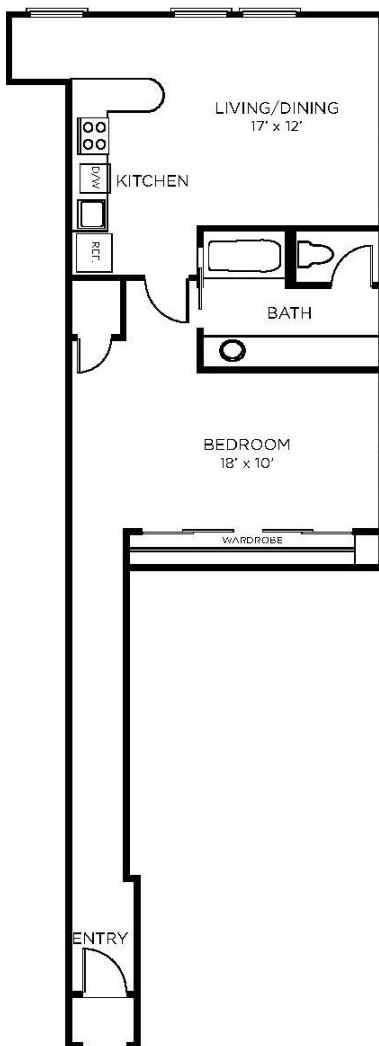

Plan A8

1 BED / 1 BATH

818 - 864

SQ. FT.

909 Texas Avenue | Houston, TX 77002

www.livetherice.com

Floor plans are artist's rendering. All dimensions are approximate. Actual product and specifications may vary in dimension or detail. Not all features are available in every rental. Please see a representative for details.