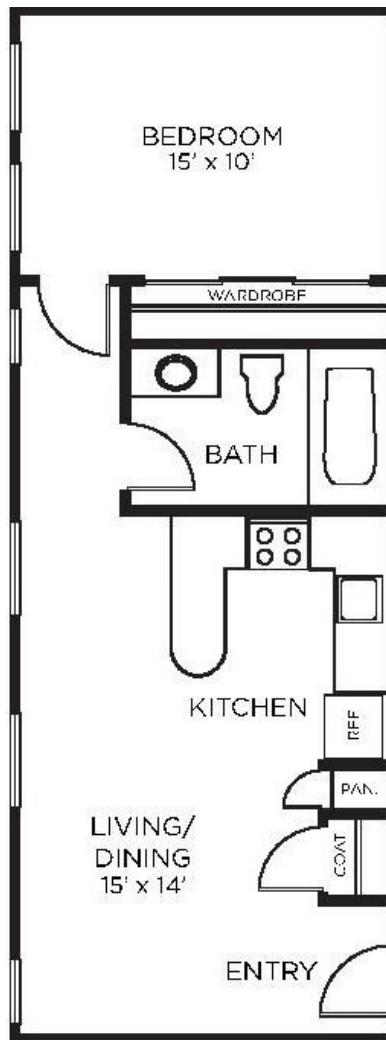

Plan A6

1 BED / 1 BATH

573

SQ. FT.

909 Texas Avenue | Houston, TX 77002

www.livetherice.com

Floor plans are artist's rendering. All dimensions are approximate. Actual product and specifications may vary in dimension or detail. Not all features are available in every rental. Please see a representative for details.