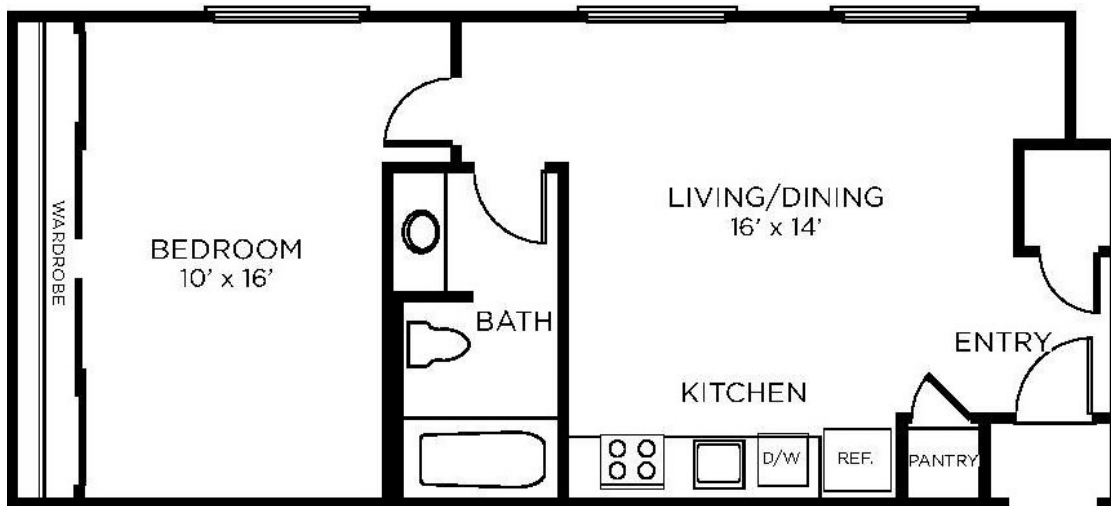

# Plan A5

1 BED / 1 BATH

# 578 - 592

SQ. FT.

909 Texas Avenue | Houston, TX 77002

[www.livetherice.com](http://www.livetherice.com)

Floor plans are artist's rendering. All dimensions are approximate. Actual product and specifications may vary in dimension or detail. Not all features are available in every rental. Please see a representative for details.