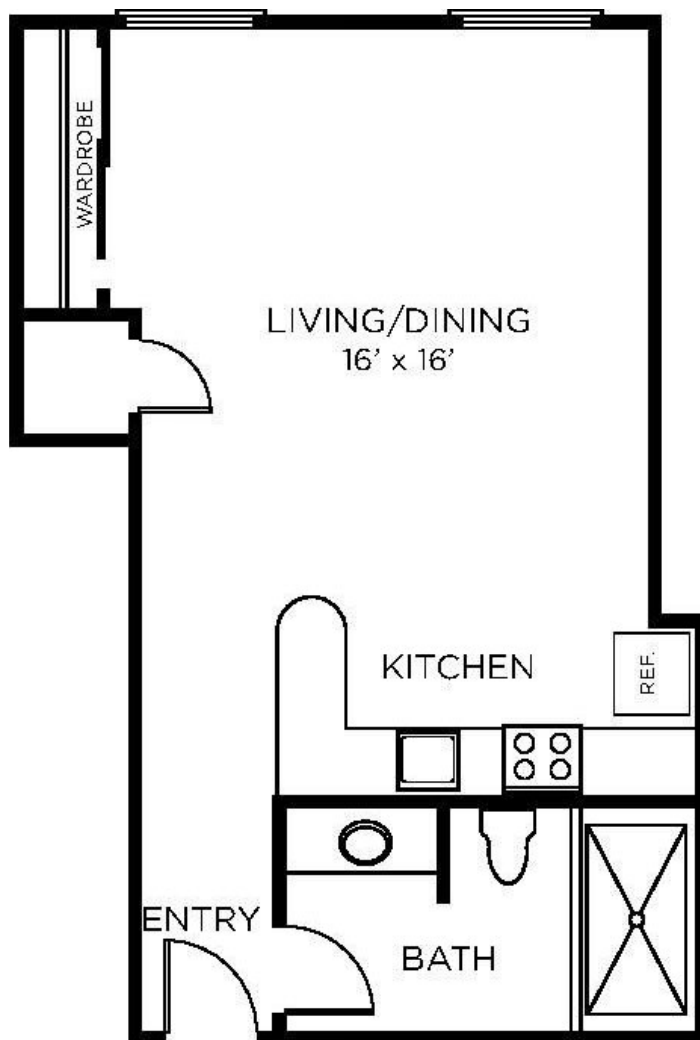

Plan A3

STUDIO / 1 BATH

508

SQ. FT.

909 Texas Avenue | Houston, TX 77002

www.livetherice.com

Floor plans are artist's rendering. All dimensions are approximate. Actual product and specifications may vary in dimension or detail. Not all features are available in every rental. Please see a representative for details.