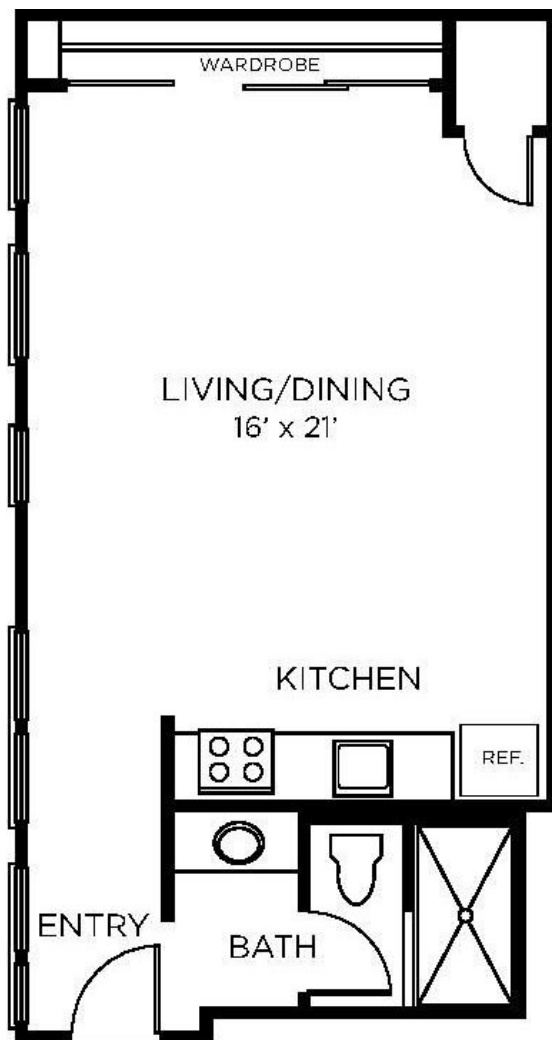

Plan A2

STUDIO / 1 BATH

484 - 561

SQ. FT.

909 Texas Avenue | Houston, TX 77002

www.livetherice.com

Floor plans are artist's rendering. All dimensions are approximate. Actual product and specifications may vary in dimension or detail. Not all features are available in every rental. Please see a representative for details.