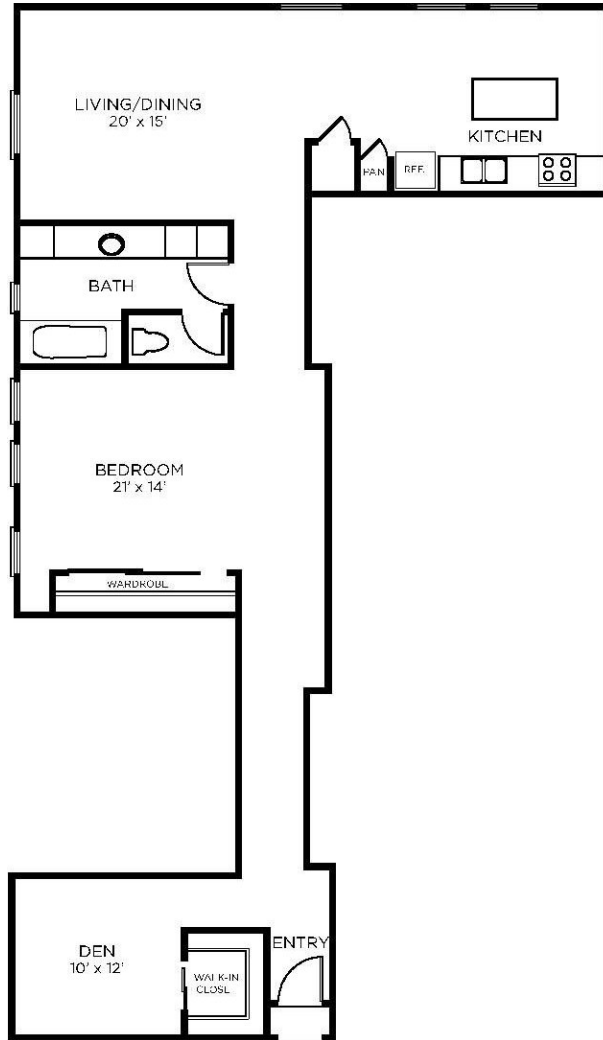

Plan A14

1 BED / 1 BATH / DEN

1522

SQ. FT.

909 Texas Avenue | Houston, TX 77002

www.livetherice.com

Floor plans are artist's rendering. All dimensions are approximate. Actual product and specifications may vary in dimension or detail. Not all features are available in every rental. Please see a representative for details.