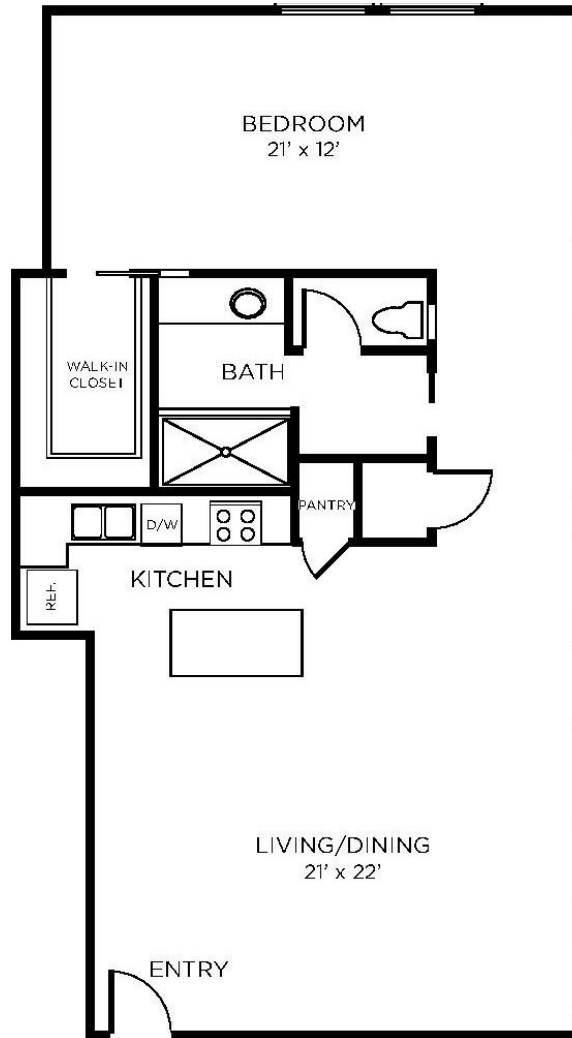

Plan A11

1 BED / 1 BATH

1144

SQ. FT.

909 Texas Avenue | Houston, TX 77002

www.livetherice.com

Floor plans are artist's rendering. All dimensions are approximate. Actual product and specifications may vary in dimension or detail. Not all features are available in every rental. Please see a representative for details.