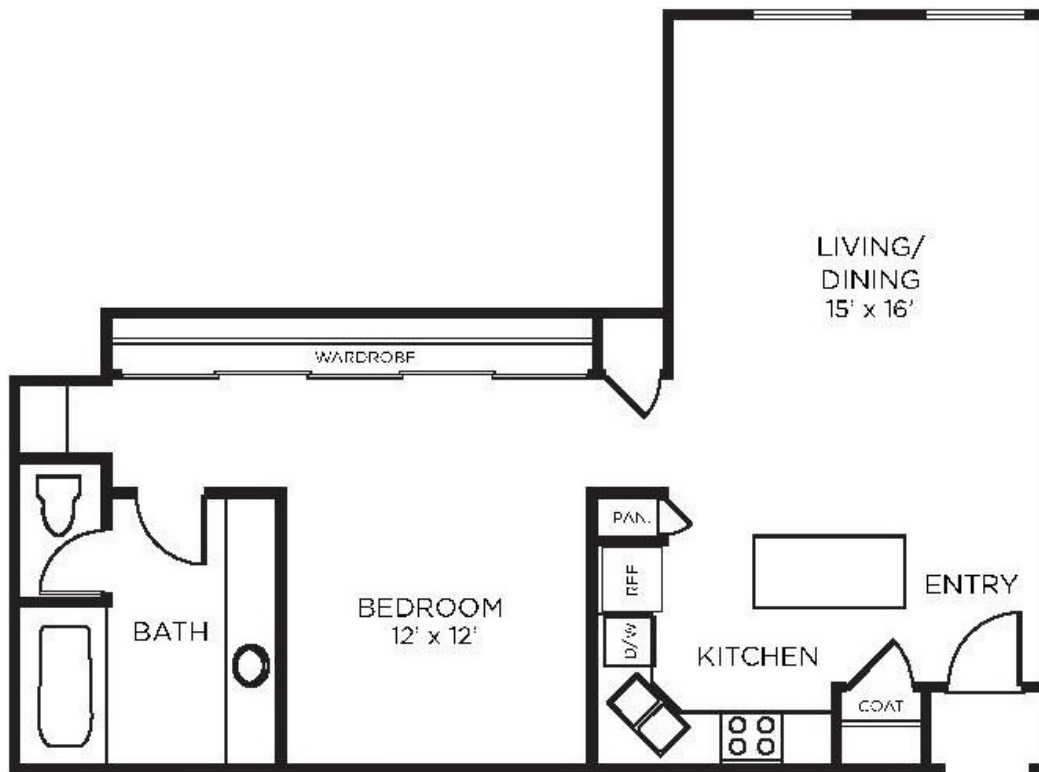

Plan A10

1 BED / 1 BATH

891

SQ. FT.

909 Texas Avenue | Houston, TX 77002

www.livetherice.com

Floor plans are artist's rendering. All dimensions are approximate. Actual product and specifications may vary in dimension or detail. Not all features are available in every rental. Please see a representative for details.