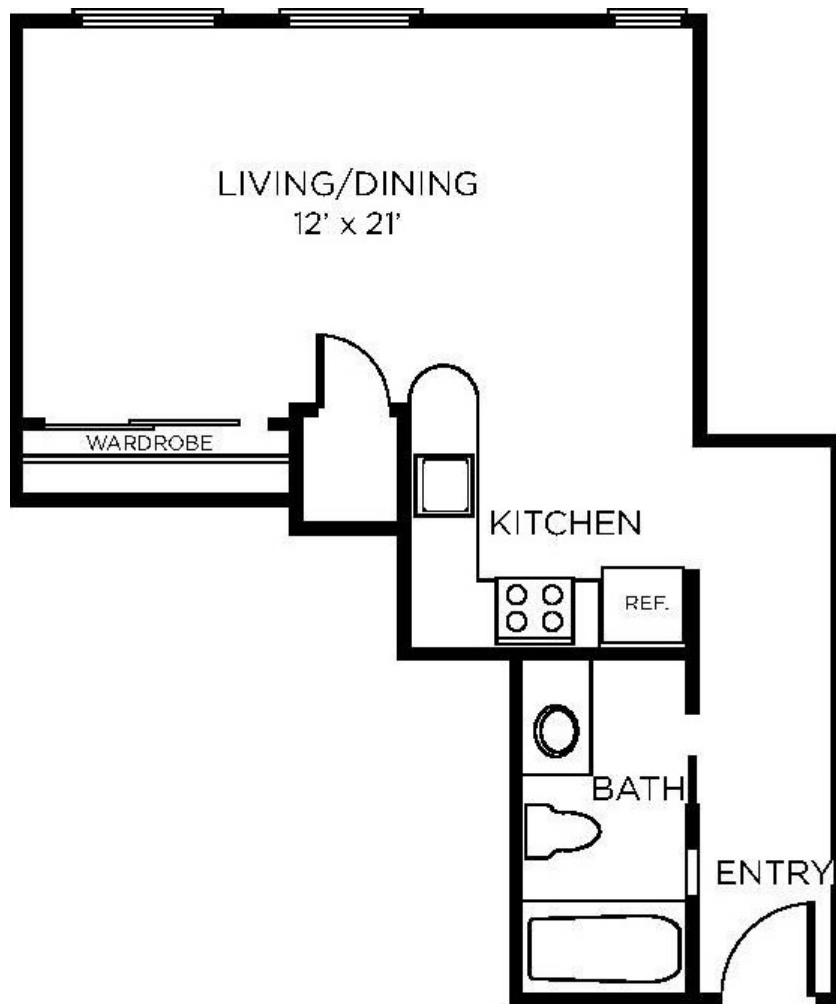

# Plan A1

STUDIO / 1 BATH

# 485

SQ. FT.

909 Texas Avenue | Houston, TX 77002

[www.livetherice.com](http://www.livetherice.com)

Floor plans are artist's rendering. All dimensions are approximate. Actual product and specifications may vary in dimension or detail. Not all features are available in every rental. Please see a representative for details.