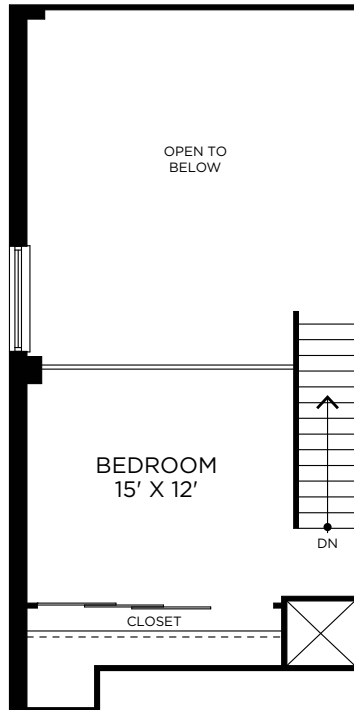

C9

1 Bedroom Loft • 1 Bath
Approx. 756 Sq. Ft.
1811

ENTRY LEVEL

UPPER LEVEL

THE
RICE
EST 1913

LEASING CENTER

909 Texas Avenue
Houston, TX 77002
(713) 228-7423
LiveTheRice.com

Floor plans are artist's rendering. Square feet and amenities may vary between individual apartments and are subject to availability. Prices and availability are subject to change at any time. Offered prices are for base rent only. Other charges, fees, terms and conditions may apply. Deposits may fluctuate based on credit, rental history, income, and other qualifying standards. Occupancy guidelines may apply.