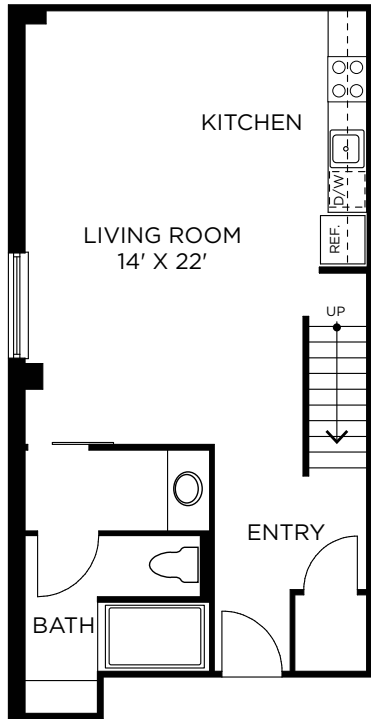

C9

1 Bedroom Loft • 1 Bath
Approx. 756 Sq. Ft.
1811

ENTRY LEVEL

UPPER LEVEL

THE
RICE
EST 1913

LEASING CENTER

909 Texas Avenue
Houston, TX 77002
(713) 228-7423
LiveTheRice.com

Floor plans are artist's rendering. Square feet and amenities may vary between individual apartments and are subject to availability. Prices and availability are subject to change at any time. Offered prices are for base rent only. Other charges, fees, terms and conditions may apply. Deposits may fluctuate based on credit, rental history, income, and other qualifying standards. Occupancy guidelines may apply.