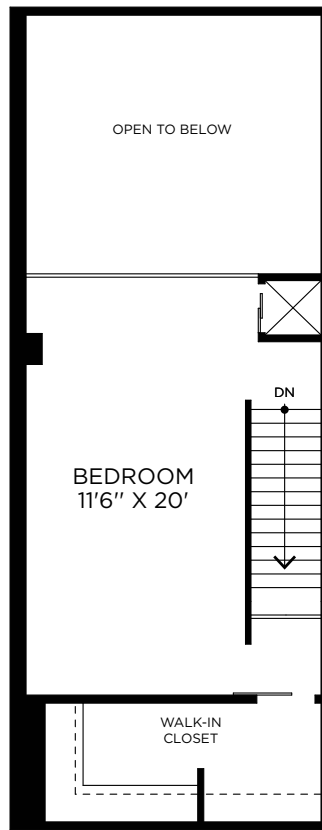

# C7

1 Bedroom Loft • 1 Bath  
Approx. 965 Sq. Ft.  
1703

ENTRY LEVEL

UPPER LEVEL

THE  
**RICE**  
EST. 1913

## LEASING CENTER

909 Texas Avenue  
Houston, TX 77002  
(713) 228-7423  
LiveTheRice.com

Floor plans are artist's rendering. Square feet and amenities may vary between individual apartments and are subject to availability. Prices and availability are subject to change at any time. Offered prices are for base rent only. Other charges, fees, terms and conditions may apply. Deposits may fluctuate based on credit, rental history, income, and other qualifying standards. Occupancy guidelines may apply.