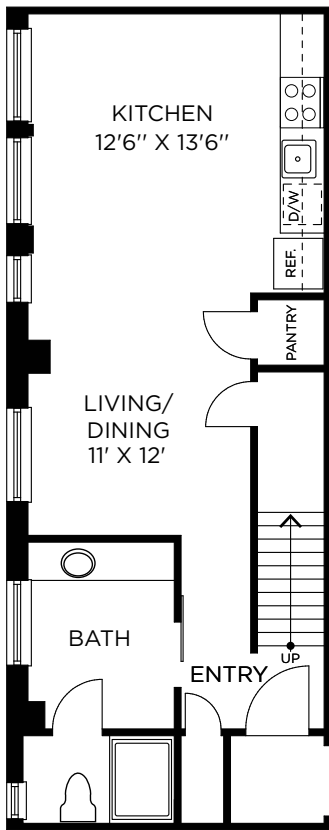

# C7

1 Bedroom Loft • 1 Bath  
Approx. 965 Sq. Ft.  
1703

ENTRY LEVEL

UPPER LEVEL

THE  
**RICE**  
EST. 1913

## LEASING CENTER

909 Texas Avenue  
Houston, TX 77002  
(713) 228-7423  
LiveTheRice.com

Floor plans are artist's rendering. Square feet and amenities may vary between individual apartments and are subject to availability. Prices and availability are subject to change at any time. Offered prices are for base rent only. Other charges, fees, terms and conditions may apply. Deposits may fluctuate based on credit, rental history, income, and other qualifying standards. Occupancy guidelines may apply.