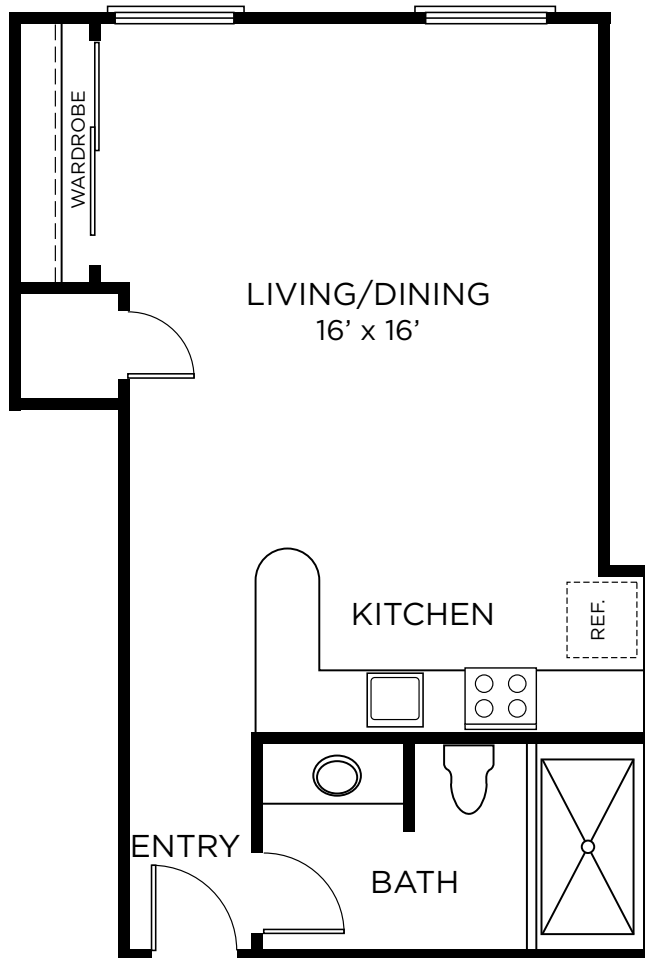

A3

Studio • 1 Bath
Approx. 508 Sq. Ft.
418-1018
1117-1617

THE
RICE
EST 1913

LEASING CENTER
909 Texas Avenue Houston, TX 77002
713.228-7423
LiveTheRice.com

Floor plans are artist's rendering. Square feet and amenities may vary between individual apartments and are subject to availability. Prices and availability are subject to change at any time. Offered prices are for base rent only. Other charges, fees, terms and conditions may apply. Deposits may fluctuate based on credit, rental history, income, and other qualifying standards. Occupancy guidelines may apply.