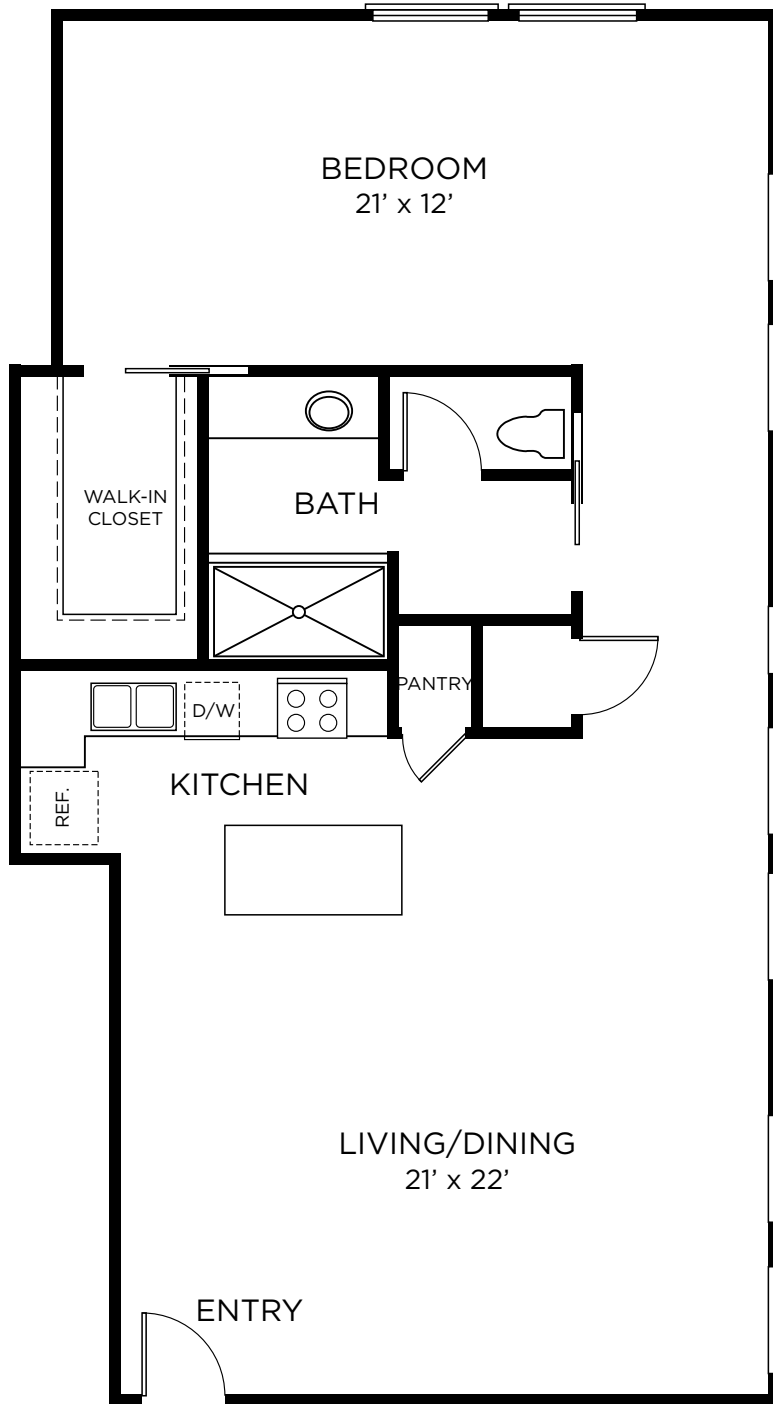

A11

1 Bedroom • 1 Bath
Approx. 1144 Sq. Ft.
403-1603

THE
RICE
EST 1913

LEASING CENTER
909 Texas Avenue Houston, TX 77002
713.228-7423
LiveTheRice.com

Floor plans are artist's rendering. Square feet and amenities may vary between individual apartments and are subject to availability. Prices and availability are subject to change at any time. Offered prices are for base rent only. Other charges, fees, terms and conditions may apply. Deposits may fluctuate based on credit, rental history, income, and other qualifying standards. Occupancy guidelines may apply.