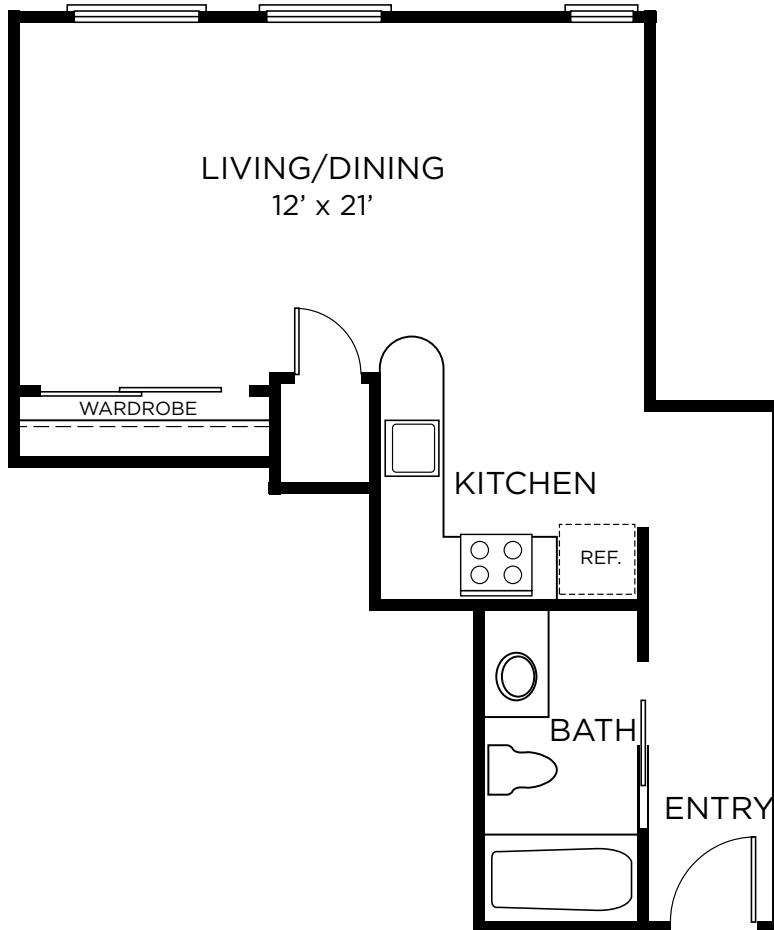

A1

Studio • 1 Bath
Approx. 485 Sq. Ft.

417-1017

1116-1616

THE
RICE
EST 1913

LEASING CENTER
909 Texas Avenue Houston, TX 77002
713.228-7423
LiveTheRice.com

Floor plans are artist's rendering. Square feet and amenities may vary between individual apartments and are subject to availability. Prices and availability are subject to change at any time. Offered prices are for base rent only. Other charges, fees, terms and conditions may apply. Deposits may fluctuate based on credit, rental history, income, and other qualifying standards. Occupancy guidelines may apply.